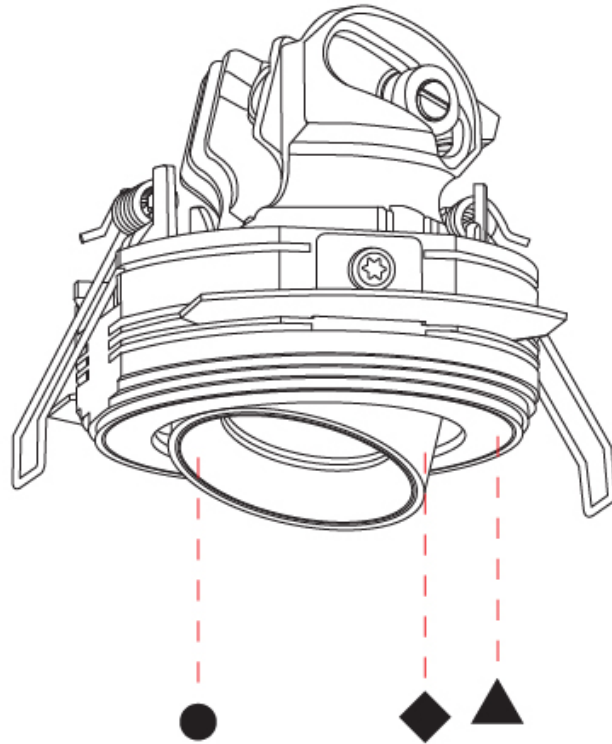

INVADER COMPACT ADJUSTABLE TRIMLESS

A35847-

PROJECT

TYPE

SPECIFIER

QUANTITY

DATE

A