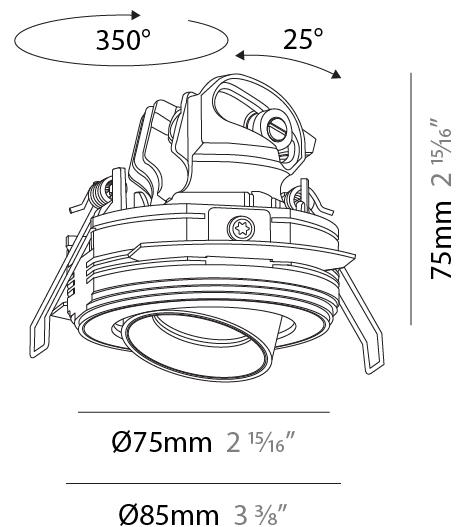

GENERAL

Series: Invader Compact
Subseries: Invader Compact Adjustable
Brand: Prolight
Division: Architectural
Mounting Type: Trimless
Mounting Location: Ceiling
Subcategory: Downlight

PHYSICAL

Shape: Round
Diameter (mm): 75
Diameter (in): 2 15/16
Height (mm): 75
Height (in): 2 15/16
Ceiling Thickness (mm): 10 / 12 / 15
Ceiling Thickness (in): 3/8 or 1/2 or 9/16
Min. Recessing Depth (mm): 85
Min. Recessing Depth (in): 3 3/8
Light Distribution: Downlight
Fixture Finish: SSR / BKV / CWI / CRY / HAB / UFT / ITA / RUA / FTG / MYG / LOD / PUS / FRO / FUP / KIA / POP / BLS / SPG / MEY / GOH / GUM / CHC / COM / ABZ / JAG / OBR / MOS / ROR
Fixture Material: Aluminum
Cut-out Measurements: D. 86mm / 3 3/8"

ELECTRICAL

Lamp Type: LED (Zhaga Standard)
Input Wattage (W): 11
Total Output Wattage (W): 10
Dimming: Dali Dimming
Driver Included: No
Driver Location: Recessed Housing
Driver Type: Constant Current - 120Vac
Housing: See Components
Input Voltage (V): 120
Constant Current (MA): 250

LED

Number of LEDs: 1
Color Temperature (°K): Warm Dim
Max. Delivered Lumen (lm): 862
Nominal Lumen (lm): 1004
CRI: >90 CRI
Lamp Life (hrs): 50000

OPTICAL

Reflector°: 24 / 40 / 54
Adjustability: Rotational 350° / Tilt 25°

RATINGS AND CERTIFICATIONS

Certified By: Certified for North American Standards
IP rating: IP40