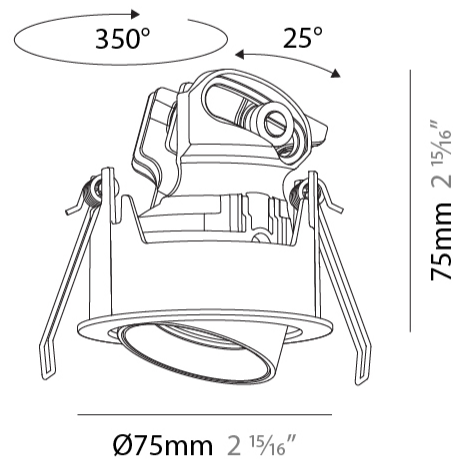

GENERAL

Series: Invader Compact
 Subseries: Invader Compact Adjustable
 Brand: Prolight
 Division: Architectural
 Mounting Type: Recessed
 Mounting Location: Ceiling
 Subcategory: Downlight

PHYSICAL

Shape: Round
 Diameter (mm): 75
 Diameter (in): 2 15/16
 Height (mm): 75
 Height (in): 2 15/16
 Ceiling Thickness (mm): 1 - 25
 Ceiling Thickness (in): 1/16 - 1
 Min. Recessing Depth (mm): 85
 Min. Recessing Depth (in): 3 3/8
 Light Distribution: Downlight
 Fixture Finish: [SSR / BKV / CWI / CRY / HAB / UFT / ITA / RUA / FTG / MYG / LOD / PUS / FRO / FUP / KIA / POP / BLS / SPG / MEY / GOH / GUM / CHC / COM / ABZ / JAG / OBR / MOS / ROR](#)
 Fixture Material: Aluminum
 Cut-out Measurements: D. 68mm / 2 11/16"
 Upon Request: Unique Sizes Unique Ceiling Thickness

OPTICAL

Reflector°: [22 / 38 / 48](#)
 Adjustability: Rotational 350° / Tilt 25°
 Upon Request: Special Beam Angles

RATINGS AND CERTIFICATIONS

Certified By: Certified for North American Standards
 IP rating: IP40