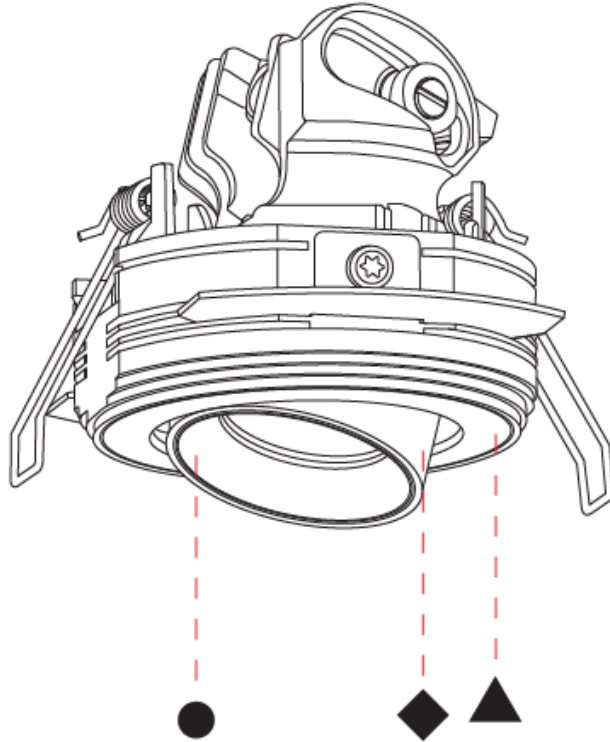

INVADER COMPACT ADJUSTABLE TRIMLESS

A35846-

PROJECT _____

TYPE _____

SPECIFIER _____

QUANTITY _____

DATE _____

A